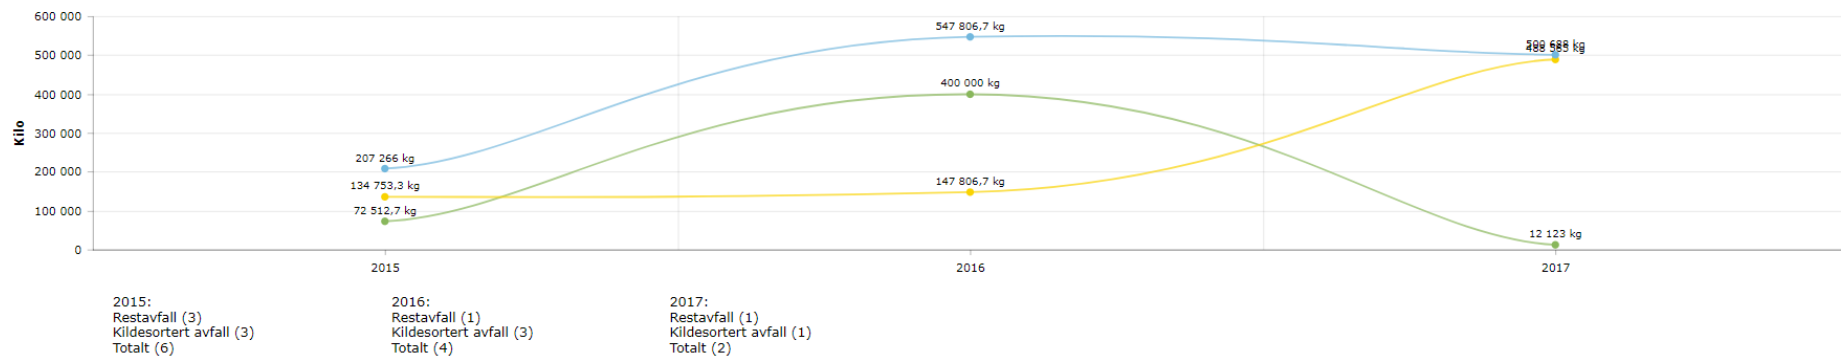

Bruk dataene til å sammenlikne underliggende enheter i organisasjonen.

Gjennomsnittlige avfallsmengder per virksomhet

Vis detaljer